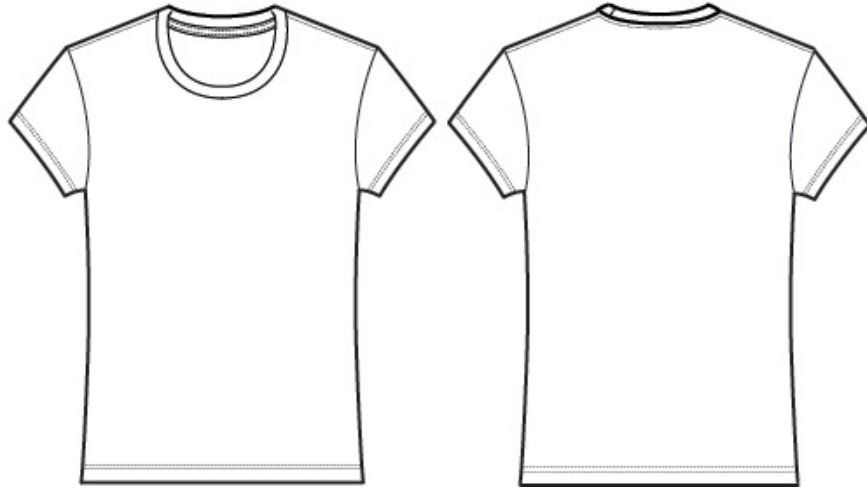

# BELLA + CANVAS®

## MEASUREMENT SPECIFICATION REPORT

STYLE # 6400 - WOMEN'S RELAXED JERSEY SHORT SLEEVE TEE

### FABRICATION

100% COMBED AND RING-SPUN COTTON

### Points of Measurement (inches)

Body Width - 1" Below A.H.

Body Length From HPS

S	M	L	XL	2XL	3XL
18 1/2	20	22	24	26	28
25 1/4	26	26 3/4	27 1/2	28 1/4	29

Disclaimer: Please note that the above sizing chart is subject to change. For more detailed information, please contact a Bella + Canvas Customer Service Representative.