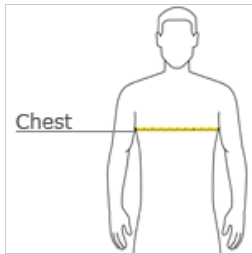

CARE INSTRUCTIONS

Machine wash cold with like colors. Do not use fabric softener. Do not bleach. Tumble dry low. Remove promptly. Cool iron if needed. Do not dry clean.

front

back

HOW TO MEASURE

CHEST WIDTH

Measure under the arm and around the fullest part of the chest with arms down, keeping tape horizontal.

SIZE CHART

	XS	S	M	L	XL
Size	4/5	6/8	10/12	14/16	18/20
Bust	22-24	25-27	28-30	30-32	32-34

COLOR INFORMATION